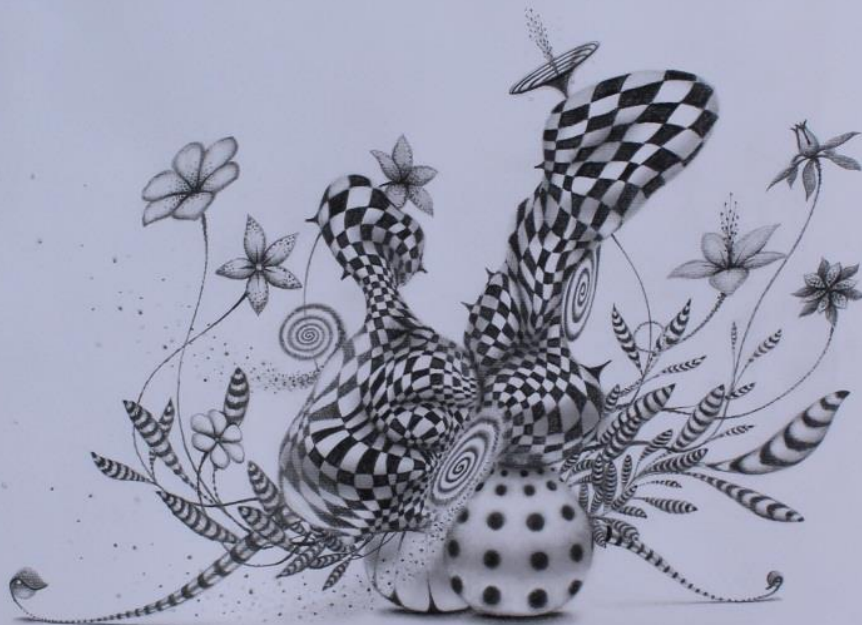

Drawings from Winter / Spring 2019, produced in Lagos, Algarve Portugal.

All works with graphite & pencils on paper

The gravity of love

59,4 / 42 cm   Grafit auf Papier