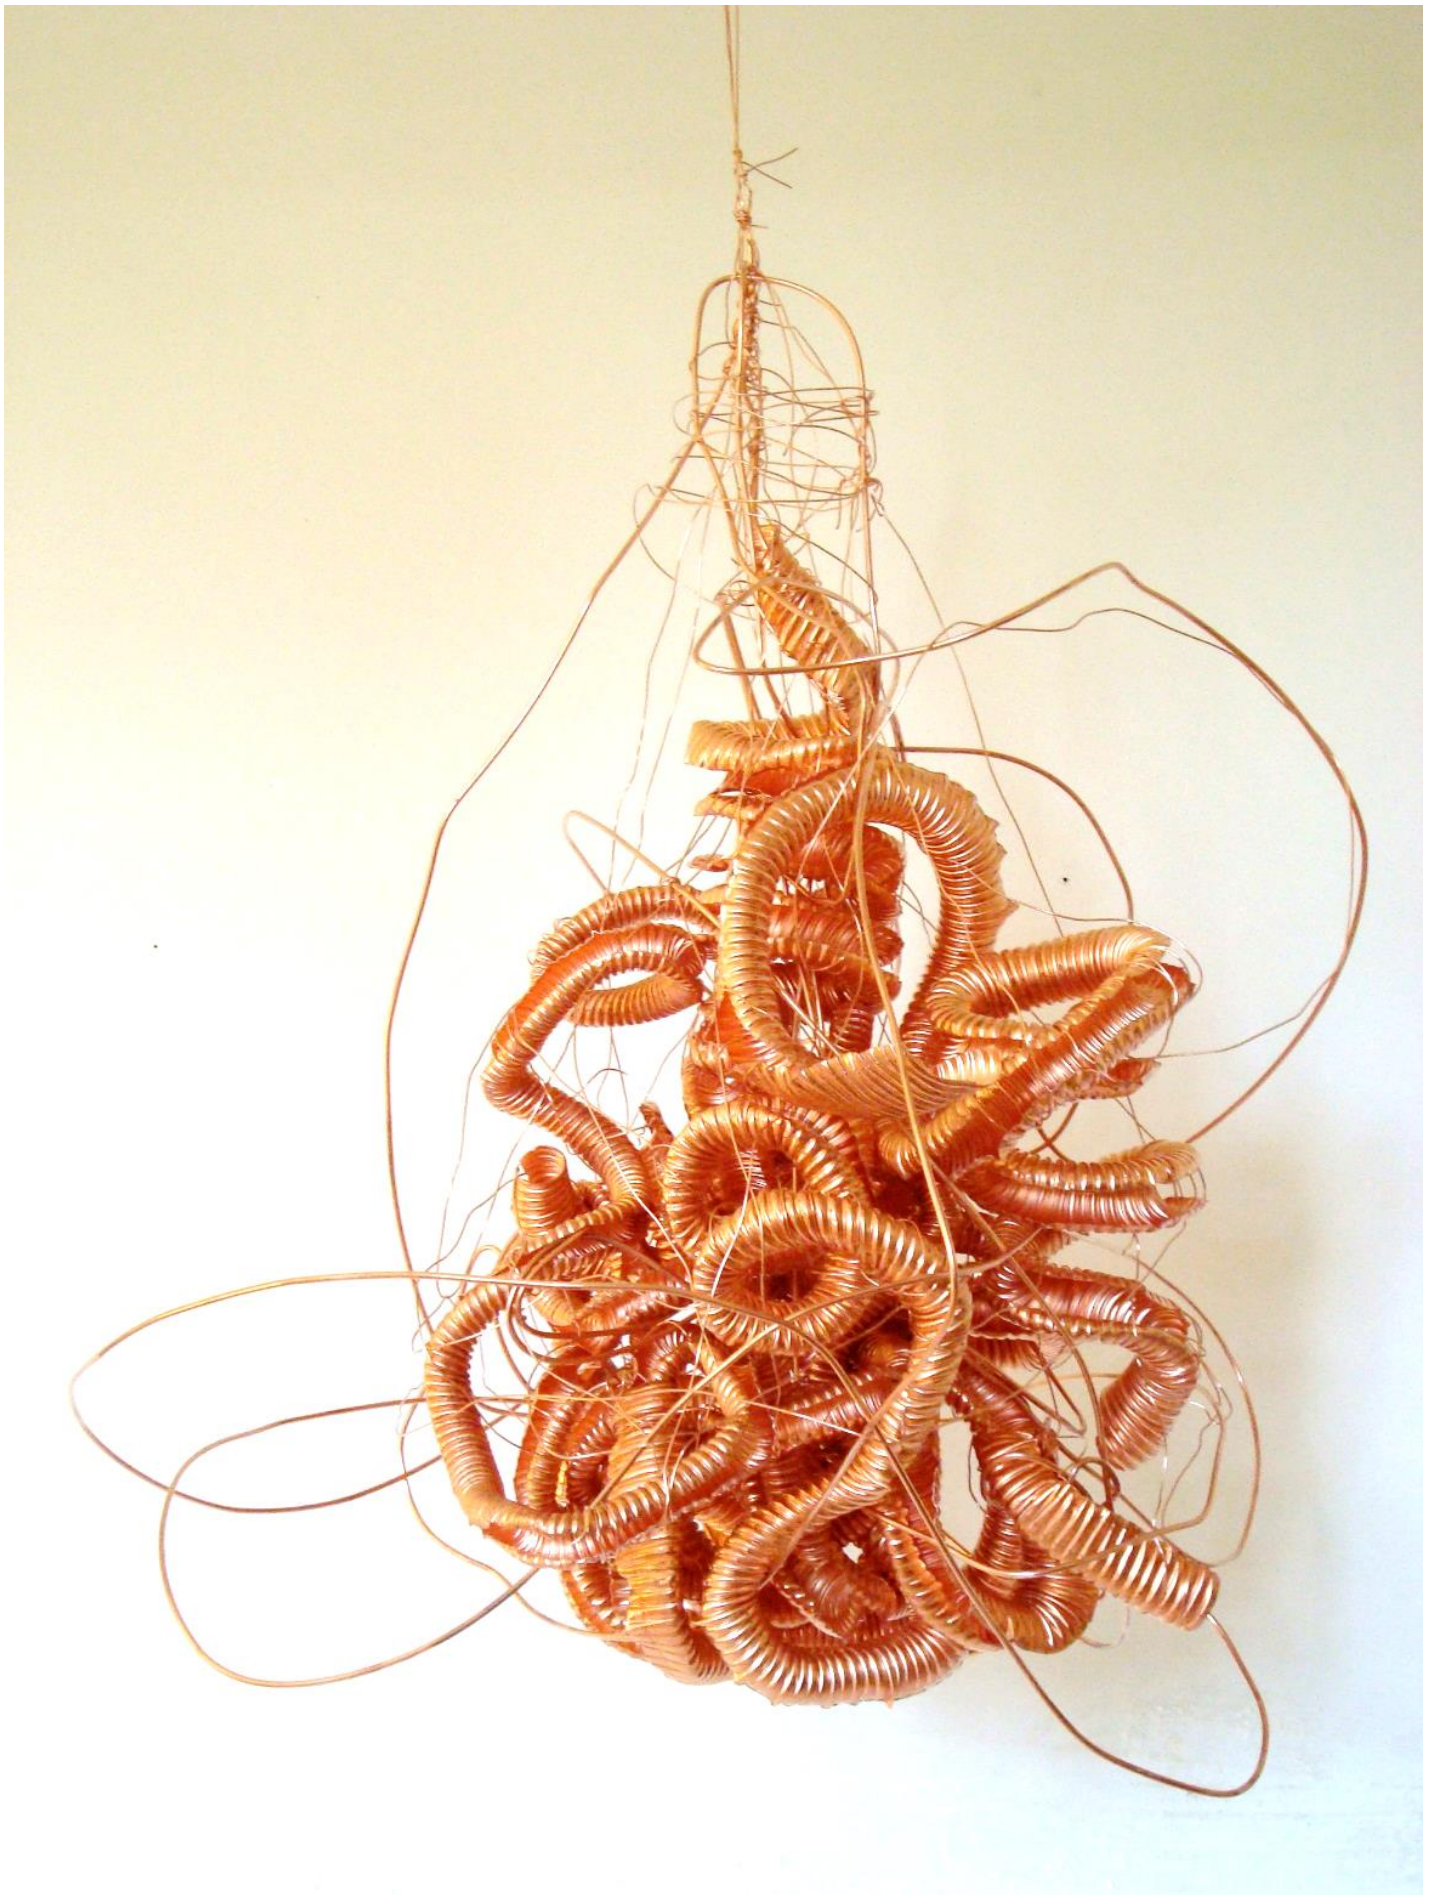

Fir, german steel concrete, little acorn and a waste pipe

Ca. 165 / 115 / 45 cm

_ 2018

Pinocchio as match

Wood / oilcolor/ hairs

ca. 126 / 10 / 10 cm

_ 2018

Lalu

Relief_ wood (Linde) / oilcolor

ca. 160 / 80 / 20 cm

_ 2008

Schrotzomat

Relief _ wood Linde / oil color

ca. 145 / 50 cm

_ 2008

Gnome / Wanderer

Relief_ wood / (Linde)

Ca. 130/ 55 / 10 cm

_ 2008

Tante

Copper

ca. 100 / 100 / 100cm

_ 2008